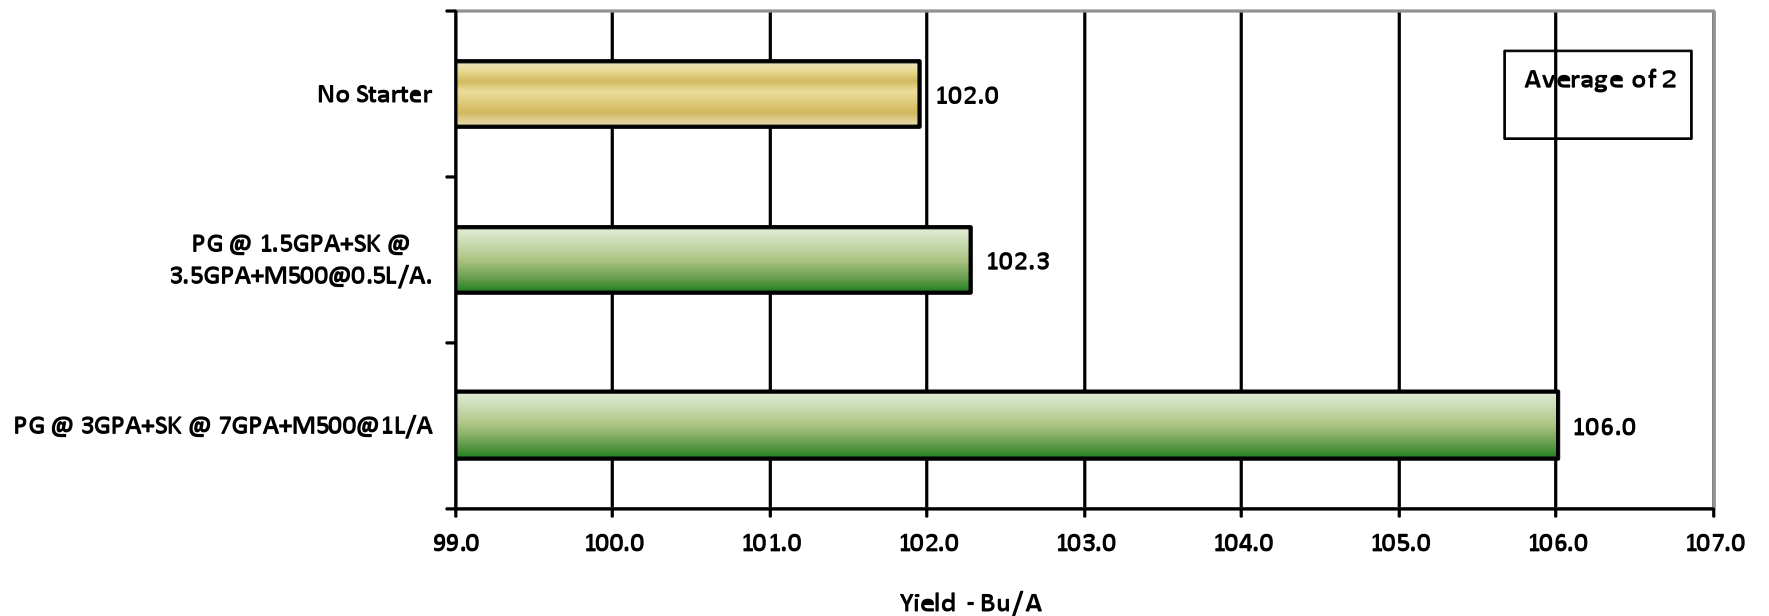

CORN - Starter Fertilizer Comparison Innerkip 2007

- In Furrow
- Harvested October 29, 2007
- Pride 6093G3

CORN - Starter Comparison Embro 2007

- In Furrow
- Pioneer 38M59

CORN - Effects of Micro 500 with 6-24-6 Seaforth 2007

- In Furrow Applications
- Grower Trial Data (AM and co-operator)

CORN- Pro-Germinator vs 6-24-6 Seaforth 2007

- In Furrow Application
- Grower Trial Data (AM and co-operator)

CORN - Nitrogen Comparison St. George 2007

- Pre-emerge surface applied
- Planted May 10, 2007
- Harvested October 26, 2007

CORN - Nitrogen Comparison Courtland 2007

- Planted May 3, 2007
- Sidedressed June 5, 2007
- Harvested November 13, 2007
- NK 45A6

CORN - Fertilizer Rate Trial Courtland 2007

- Planted May 3rd @ 31,000 population
- Harvested November 13th
- Variety = NK 45A6
- Sidedressed June 5th
- **SHOWS THE IMPORTANCE OF SOIL TESTING**