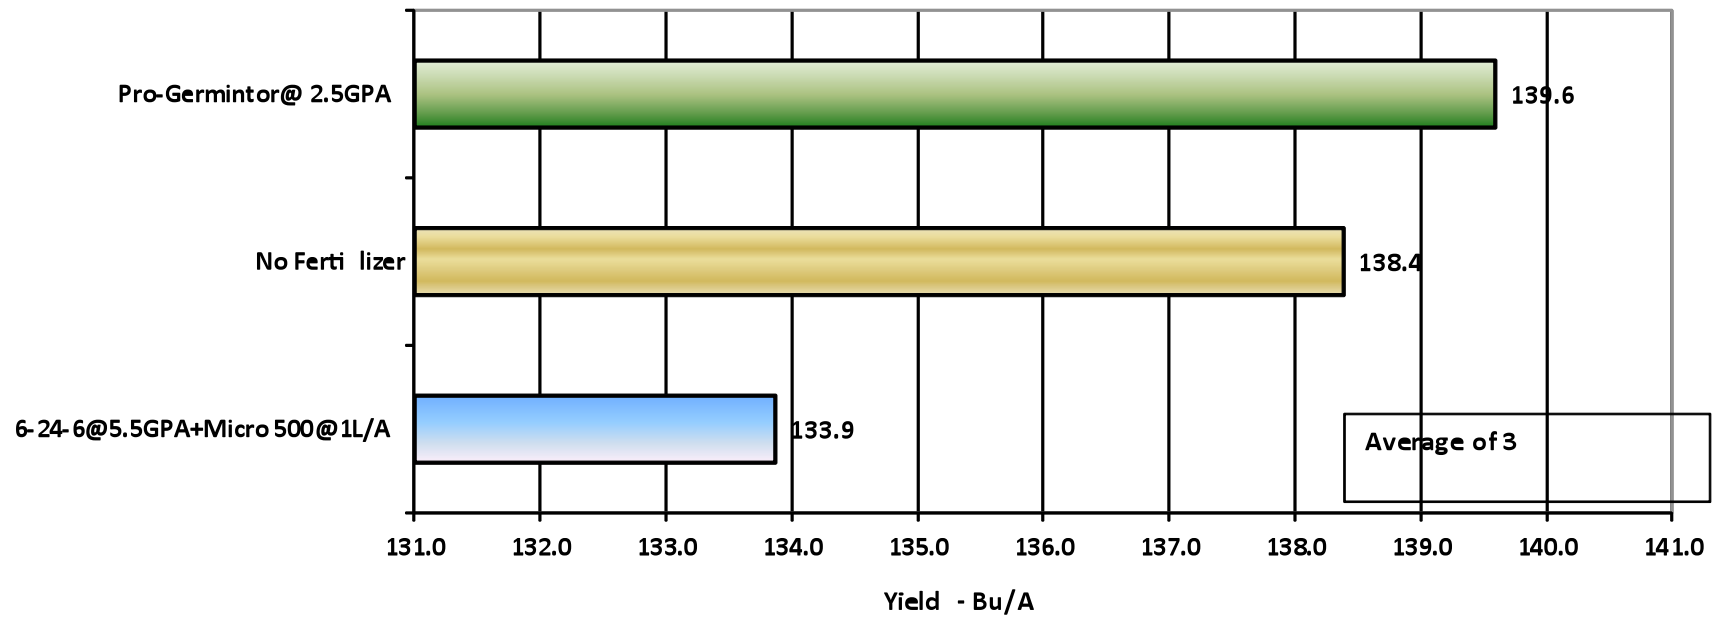

CORN - Starter Fertilizer Comparison West Montrose - 2007

- Dekalb DKC 39-45
- Harvested October 31, 2007
- In-Furrow

CORN - Starter Fertilizer Comparison Innerkip 2007

- In Furrow
- Harvested October 29, 2007
- Pride A6719BtRR

CORN - Starter Fertilizer Comparison Innerkip 2007

- In Furrow
- Harvested October 29, 2007
- Pride 6093G3

CORN - Starter Comparison Embro 2007

- In Furrow
- Pioneer 38M59

CORN - Effects of Micro 500 with 6-24-6 Seaforth 2007

- In Furrow Applications
- Grower Trial Data (AM and co-operator)

CORN- Pro-Germinator vs 6-24-6 Seaforth 2007

- In Furrow Application
- Grower Trial Data (AM and co-operator)

CORN - Nitrogen Comparison St. George 2007

- Pre-emerge surface applied
- Planted May 10, 2007
- Harvested October 26, 2007

CORN - Nitrogen Comparison Courtland 2007

- Planted May 3, 2007
- Sidedressed June 5, 2007
- Harvested November 13, 2007
- NK 45A6