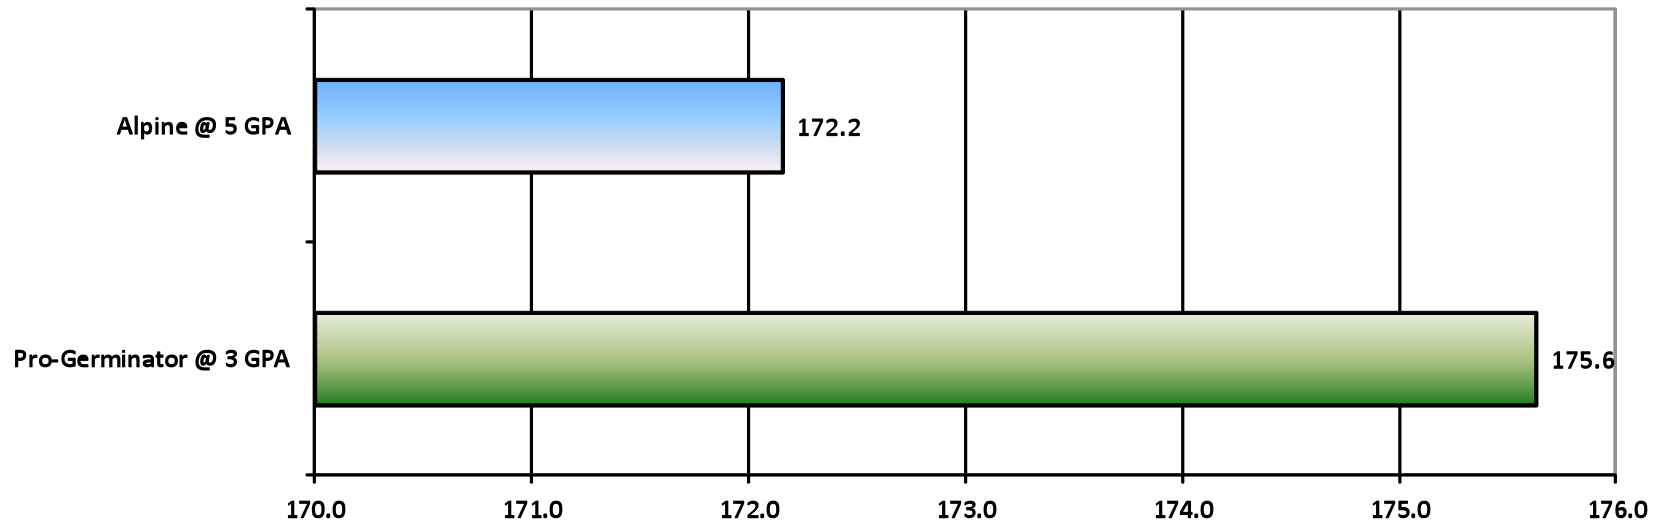

CORN - Starter Fertilizer Comparison Wroxeter - 2007

- To compare Alpine 6-24-6 and Pro-Germinator at recommended rates.
- In Furrow on May 5, 2007.
- Harvested on October 20, 2007..
- Pioneer Variety ??B79

CORN - Starter Fertilizer Comparison West Montrose - 2007

- Dekalb DKC 39-45
- Harvested October 31, 2007
- In-Furrow

CORN - Starter Fertilizer Comparison Innerkip 2007

- In Furrow
- Harvested October 29, 2007
- Pride A6719BtRR

- In Furrow Applications
- Grower Trial Data (AM and co-operator)

CORN- Pro-Germinator vs 6-24-6 Seaforth 2007

- In Furrow Application
- Grower Trial Data (AM and co-operator)

CORN - Nitrogen Comparison St. George 2007