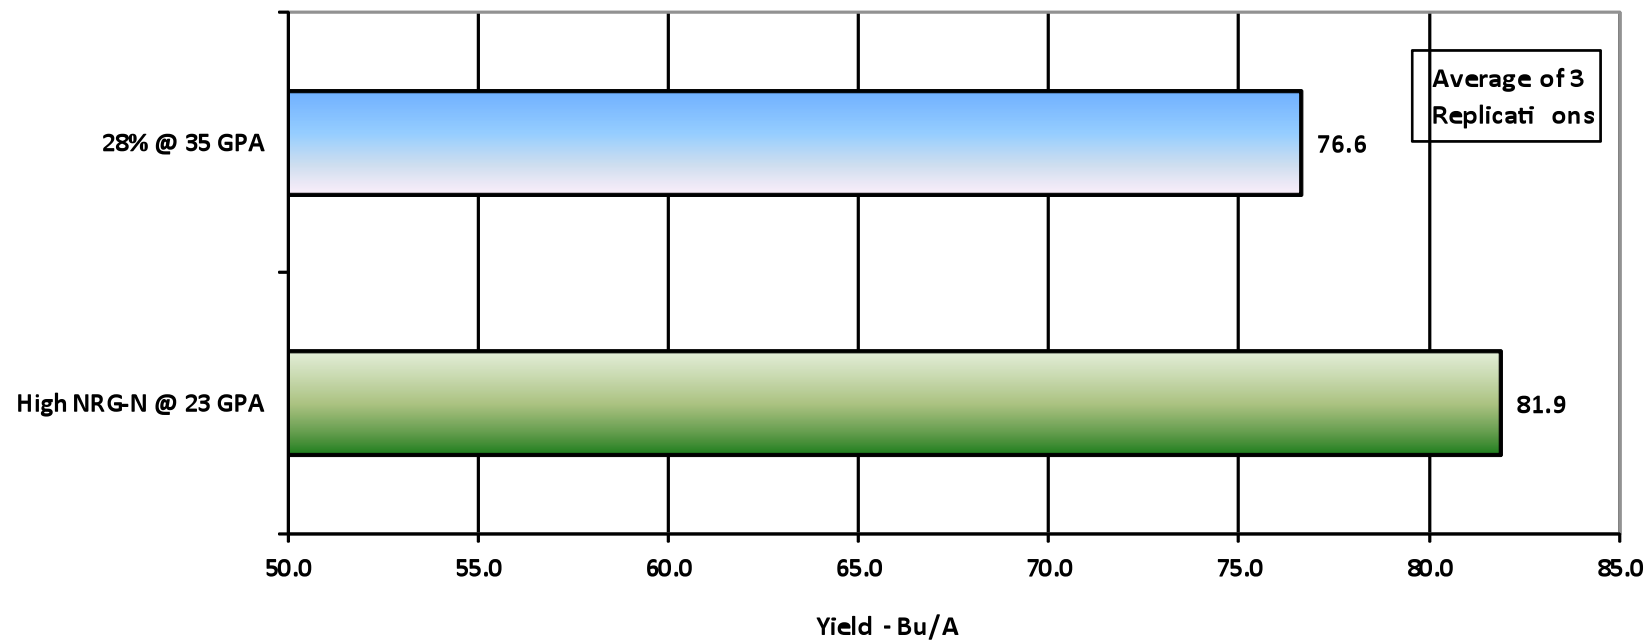

CORN - Nitrogen Comparison Courtland 2007

- Planted May 3, 2007
- Sidedressed June 5, 2007
- Harvested November 13, 2007
- NK 45A6