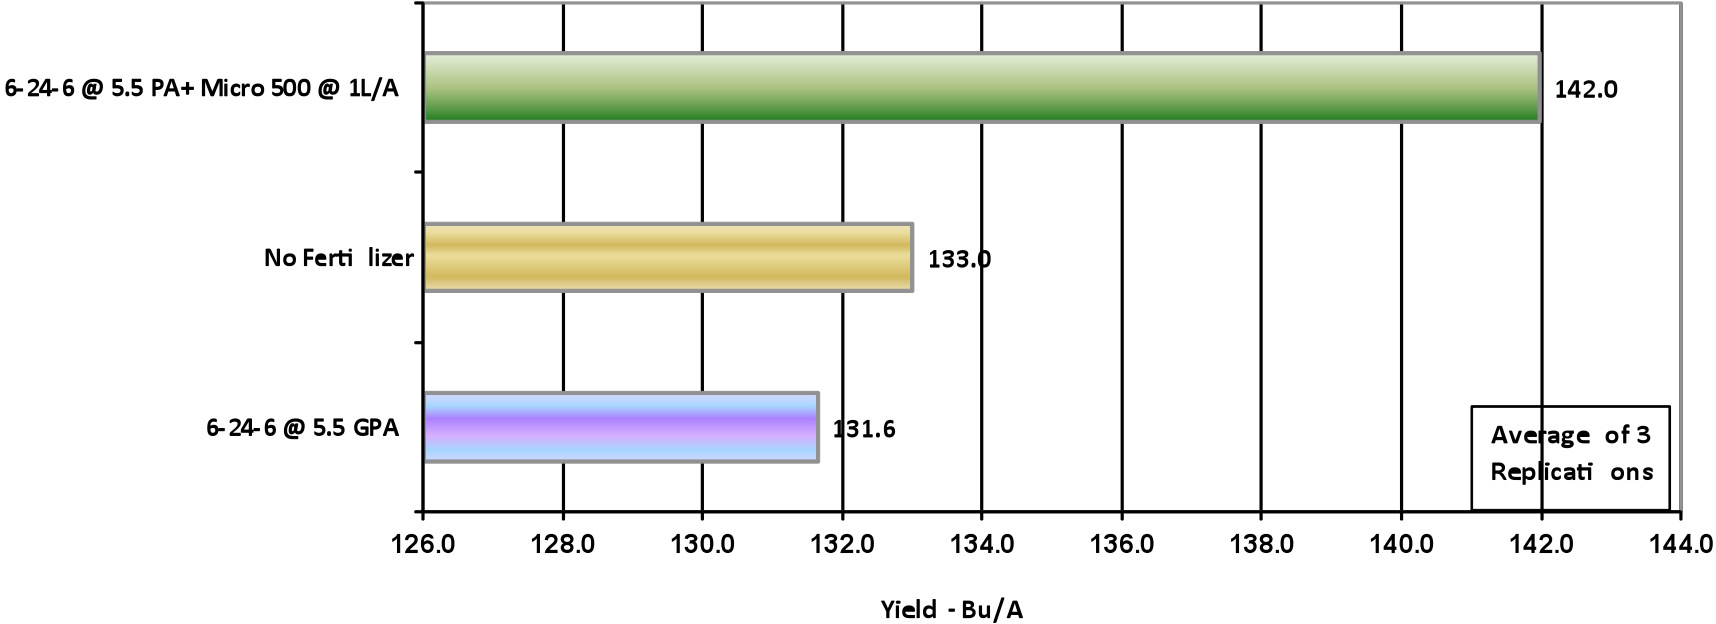

CORN - Starter Fertilizer Comparison West Montrose - 2007

- Dekalb DKC 39-45
- Harvested October 31, 2007
- In-Furrow

CORN - Starter Fertilizer Comparison Innerkip 2007

- In Furrow
- Harvested October 29, 2007
- Pride A6719BtRR

CORN - Starter Fertilizer Comparison Innerkip 2007

- In Furrow
- Harvested October 29, 2007
- Pride 6093G3

CORN - Starter Comparison Embro 2007

- In Furrow
- Pioneer 38M59

CORN - Effects of Micro 500 with 6-24-6 Seaforth 2007

- In Furrow Applications
- Grower Trial Data (AM and co-operator)

CORN- Pro-Germinator vs 6-24-6 Seaforth 2007

- In Furrow Application
- Grower Trial Data (AM and co-operator)

CORN - Nitrogen Comparison St. George 2007

CORN - Fertilizer Rate Trial Courtland 2007

- Planted May 3rd @ 31,000 population
- Harvested November 13th
- Variety = NK 45A6
- Sidedressed June 5th
- **SHOWS THE IMPORTANCE OF SOIL TESTING**