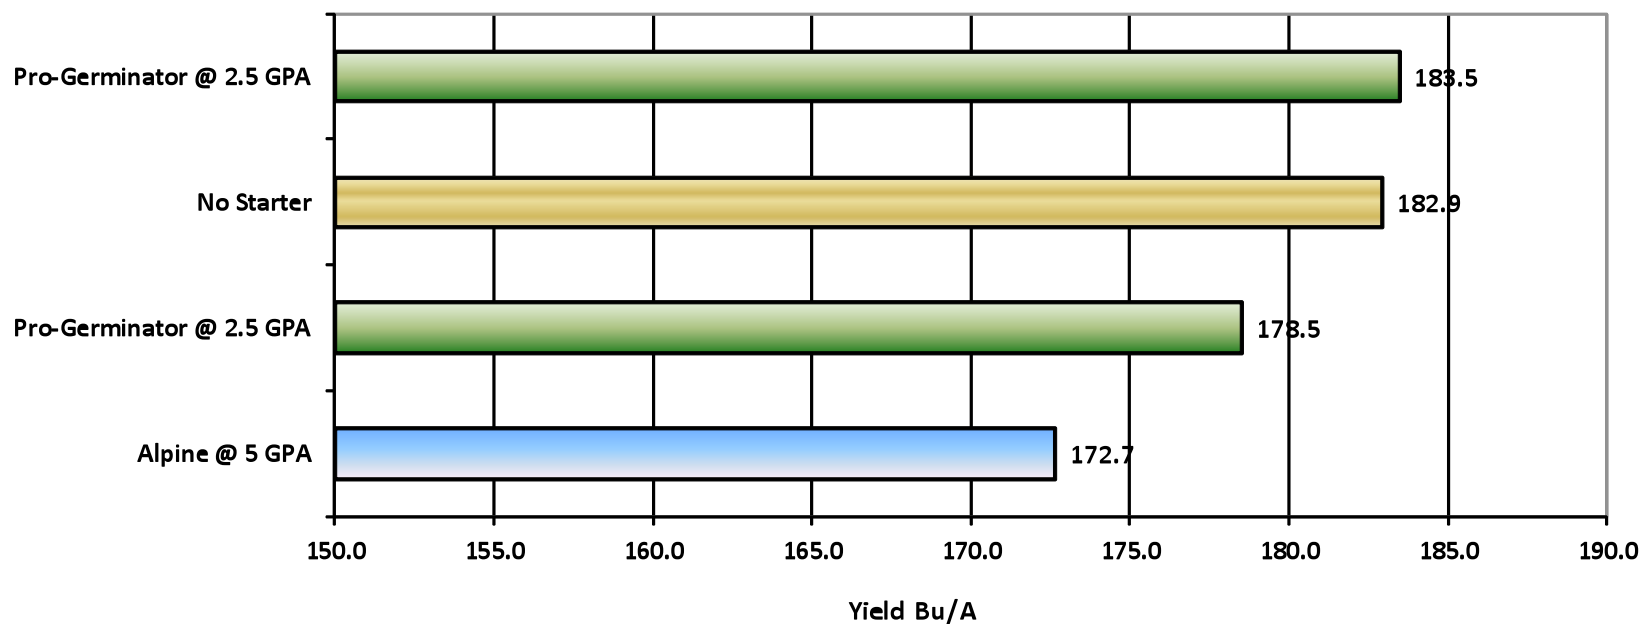

CORN - Starter Fertilizer Comparison Wroxeter - 2007

- To compare Alpine 6-24-6 and Pro-Germinator at recommended rates.
- In Furrow on May 5, 2007.
- Harvested on October 20, 2007..
- Pioneer Variety ??B79

CORN - Starter Fertilizer Comparison West Montrose - 2007

- Dekalb DKC 39-45
- Harvested October 31, 2007
- In-Furrow

CORN - Starter Fertilizer Comparison Innerkip 2007

- In Furrow
- Harvested October 29, 2007
- Pride A6719BtRR

CORN - Starter Fertilizer Comparison Innerkip 2007

- In Furrow
- Harvested October 29, 2007
- Pride 6093G3

CORN - Starter Comparison Embro 2007

- In Furrow
- Pioneer 38M59

CORN - Effects of Micro 500 with 6-24-6 Seaforth 2007

- In Furrow Applications
- Grower Trial Data (AM and co-operator)

CORN- Pro-Germinator vs 6-24-6 Seaforth 2007

- In Furrow Application
- Grower Trial Data (AM and co-operator)

CORN - Nitrogen Comparison St. George 2007