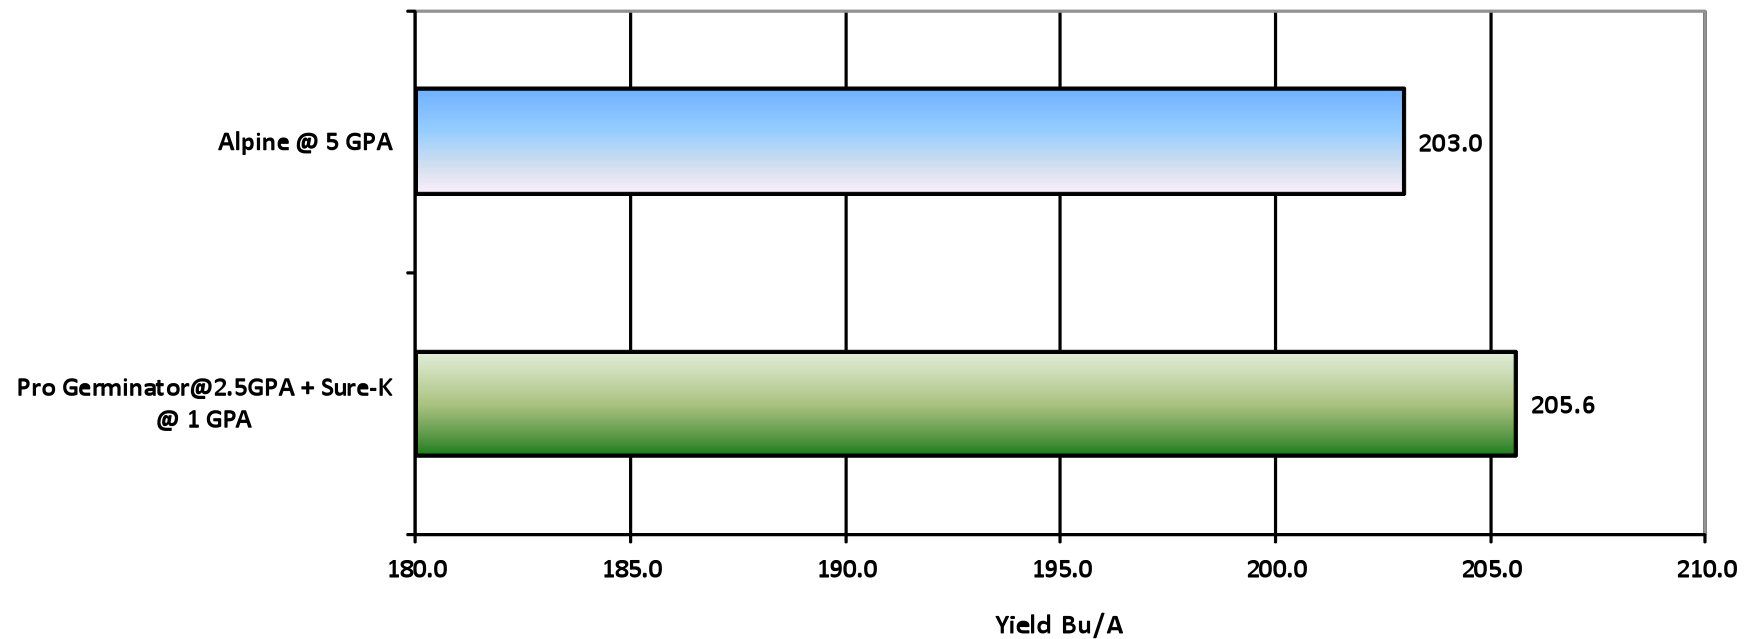

CORN - Starter Fertilizer Comparison Wroxeter - 2007

- To compare Alpine 6-24-6 and Pro-Germinator at recommended rates.
- In Furrow on May 5, 2007.
- Harvested on October 20, 2007..
- Pioneer Variety ??B79

CORN - Starter Fertilizer Comparison West Montrose - 2007

- Dekalb DKC 39-45
- Harvested October 31, 2007
- In-Furrow

CORN - Starter Fertilizer Comparison Innerkip 2007

- In Furrow
- Harvested October 29, 2007
- Pride A6719BtRR

CORN - Starter Fertilizer Comparison Innerkip 2007

- In Furrow
- Harvested October 29, 2007
- Pride 6093G3

CORN - Starter Comparison Embro 2007

- In Furrow
- Pioneer 38M59

CORN - Effects of Micro 500 with 6-24-6 Seaforth 2007

- In Furrow Applications
- Grower Trial Data (AM and co-operator)

CORN- Pro-Germinator vs 6-24-6 Seaforth 2007

- In Furrow Application
- Grower Trial Data (AM and co-operator)

CORN - Nitrogen Comparison St. George 2007