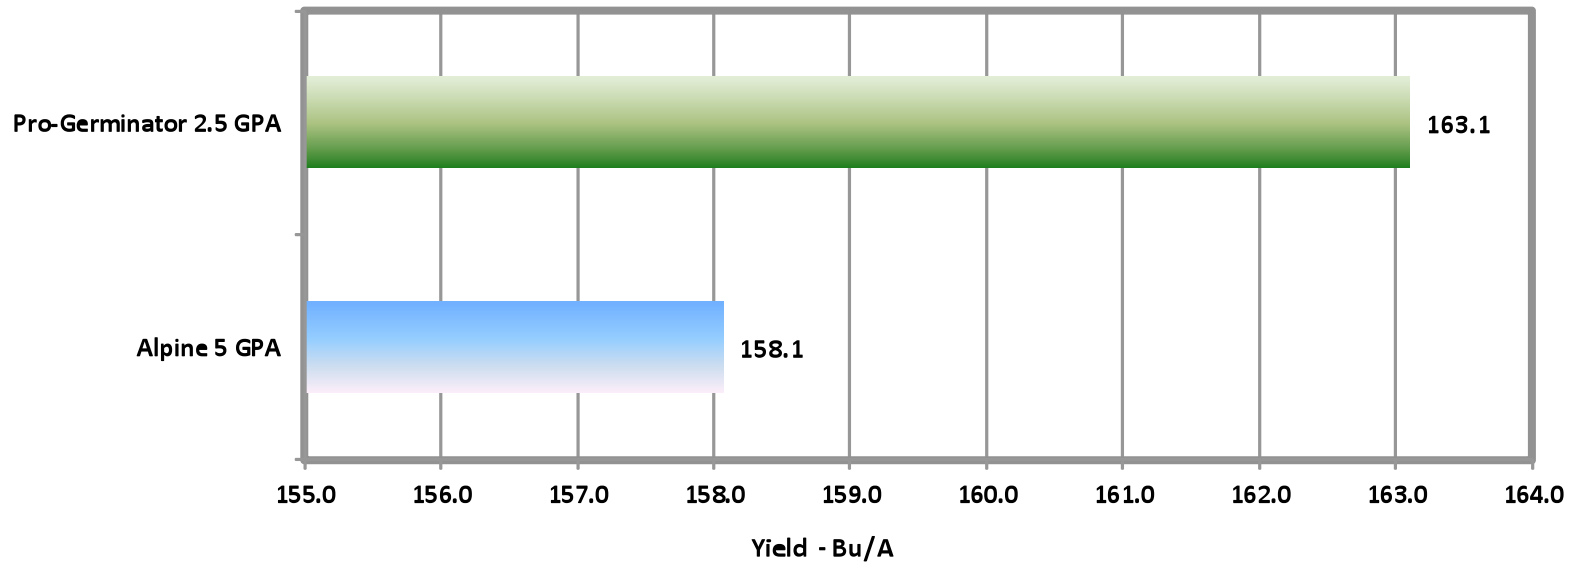

CORN - Starter Fertilizer Comparison Wroxeter - 2007

- To compare Alpine 6-24-6 and Pro-Germinator at recommended rates.
- In Furrow on May 5, 2007.
- Harvested on October 20, 2007..
- Pioneer Variety ??B79

CORN - Starter Fertilizer Comparison West Montrose - 2007

- Dekalb DKC 39-45
- Harvested October 31, 2007
- In-Furrow

CORN - Starter Fertilizer Comparison Innerkip 2007

- In Furrow
- Harvested October 29, 2007
- Pride A6719BtRR

- In Furrow Applications
- Grower Trial Data (AM and co-operator)

CORN- Pro-Germinator vs 6-24-6 Seaforth 2007

- In Furrow Application
- Grower Trial Data (AM and co-operator)

CORN - Nitrogen Comparison St. George 2007

CORN - Fertilizer Rate Trial Courtland 2007

- Planted May 3rd @ 31,000 population
- Harvested November 13th
- Variety = NK 45A6
- Sidedressed June 5th
- **SHOWS THE IMPORTANCE OF SOIL TESTING**