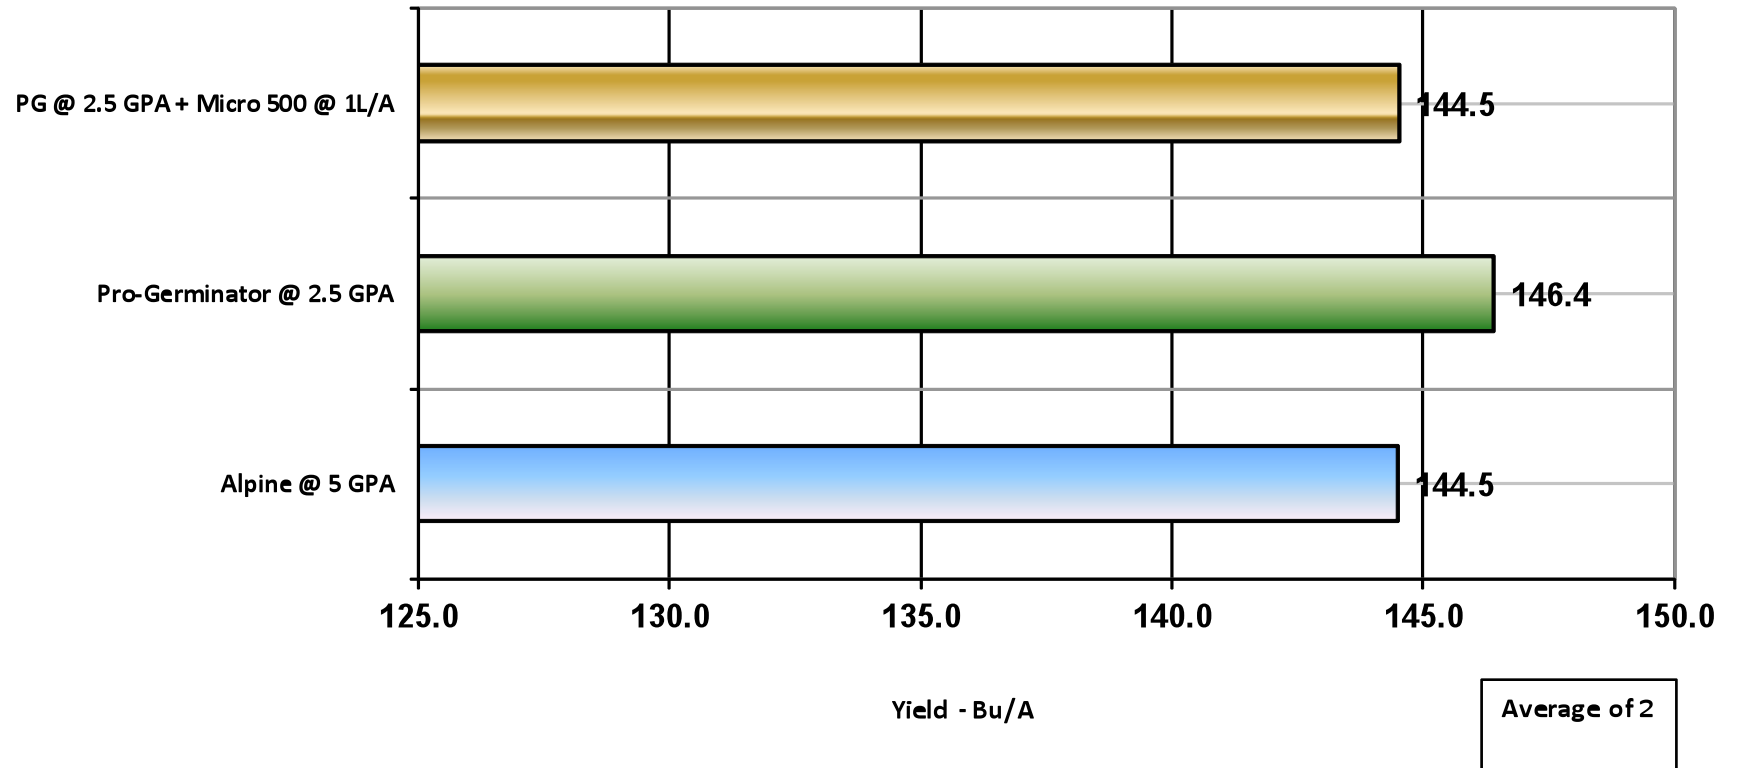

CORN - Starter Fertilizer Comparison Wroxeter - 2007

- To compare Alpine 6-24-6 and Pro-Germinator at recommended rates.
- In Furrow on May 5, 2007.
- Harvested on October 20, 2007..
- Pioneer Variety ??B79

CORN - Starter Fertilizer Comparison West Montrose - 2007

- Dekalb DKC 39-45
- Harvested October 31, 2007
- In-Furrow

CORN - Starter Fertilizer Comparison Innerkip 2007

- In Furrow
- Harvested October 29, 2007
- Pride A6719BtRR

- In Furrow Applications
- Grower Trial Data (AM and co-operator)

CORN- Pro-Germinator vs 6-24-6 Seaforth 2007

- In Furrow Application
- Grower Trial Data (AM and co-operator)

CORN - Nitrogen Comparison St. George 2007

CORN - Fertilizer Rate Trial Courtland 2007

- Planted May 3rd @ 31,000 population
- Harvested November 13th
- Variety = NK 45A6
- Sidedressed June 5th
- **SHOWS THE IMPORTANCE OF SOIL TESTING**