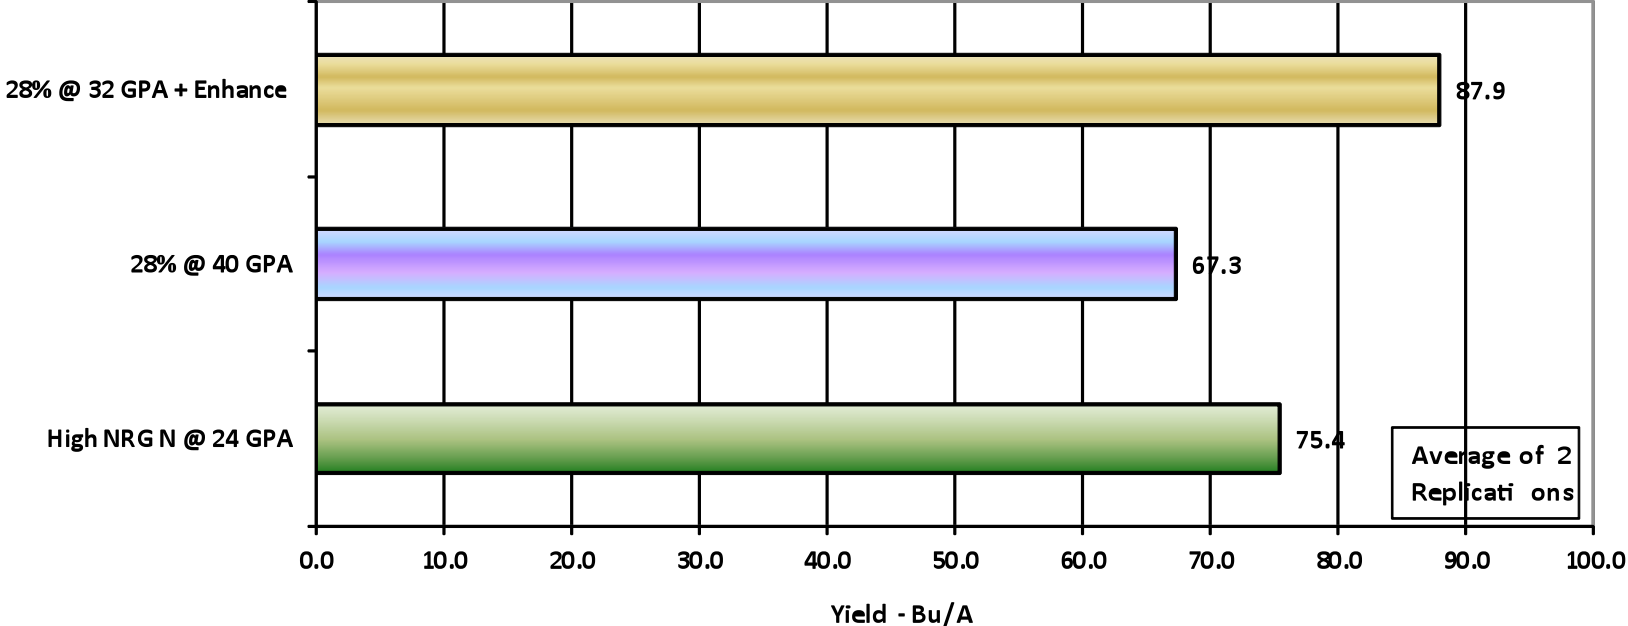

CORN - Starter Fertilizer Comparison West Montrose - 2007

- Dekalb DKC 39-45
- Harvested October 31, 2007
- In-Furrow

CORN - Starter Fertilizer Comparison Innerkip 2007

- In Furrow
- Harvested October 29, 2007
- Pride A6719BtRR

CORN - Starter Fertilizer Comparison Innerkip 2007

- In Furrow
- Harvested October 29, 2007
- Pride 6093G3

CORN - Starter Comparison Embro 2007

- In Furrow
- Pioneer 38M59

CORN - Effects of Micro 500 with 6-24-6 Seaforth 2007

- In Furrow Applications
- Grower Trial Data (AM and co-operator)

CORN- Pro-Germinator vs 6-24-6 Seaforth 2007

- In Furrow Application
- Grower Trial Data (AM and co-operator)

CORN - Nitrogen Comparison St. George 2007