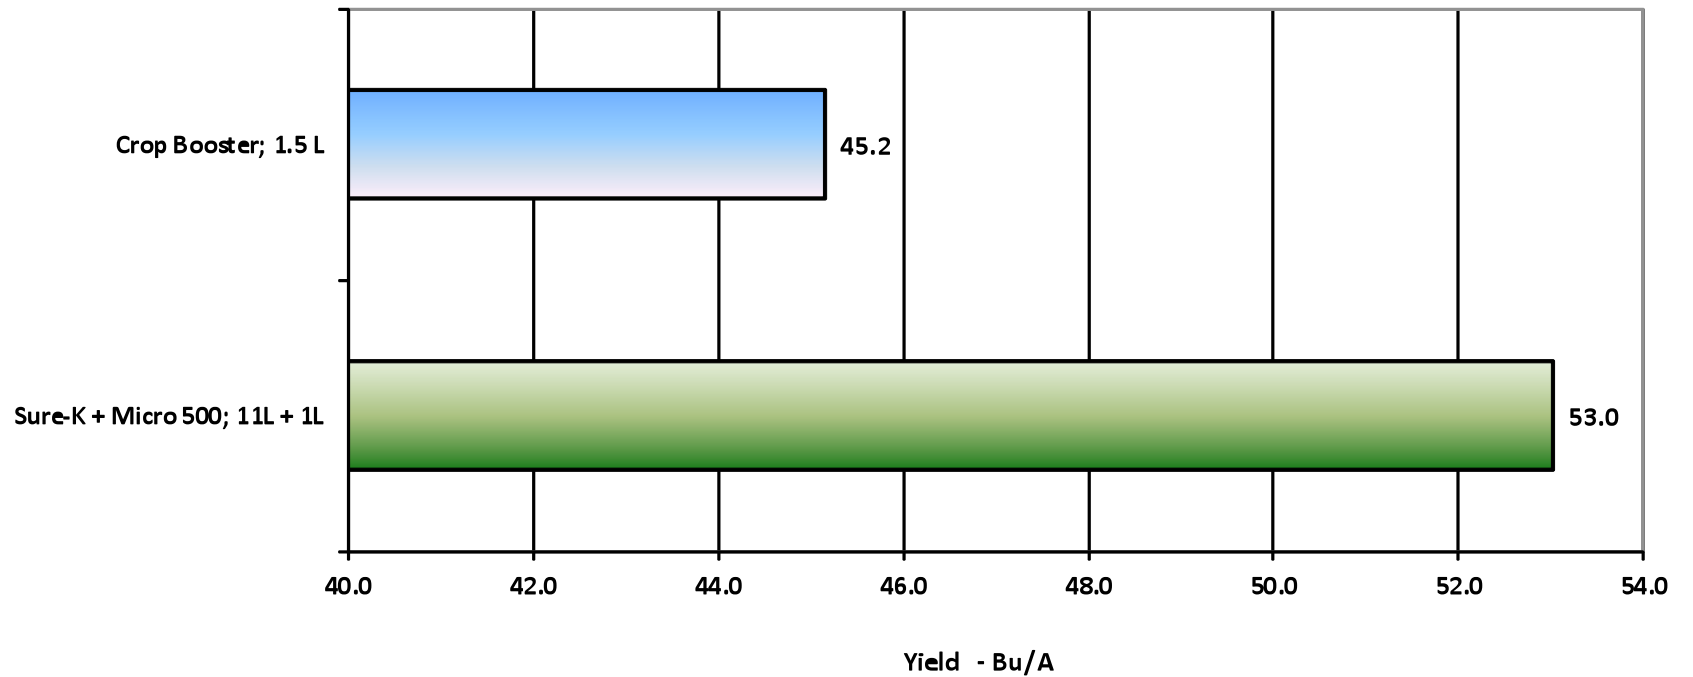

Soybeans - Foliar Comparison (2) Atwood 2007

- Planted May 20, 2007
- Application Date July 5th w/Matador
- Harvest Date September 15th