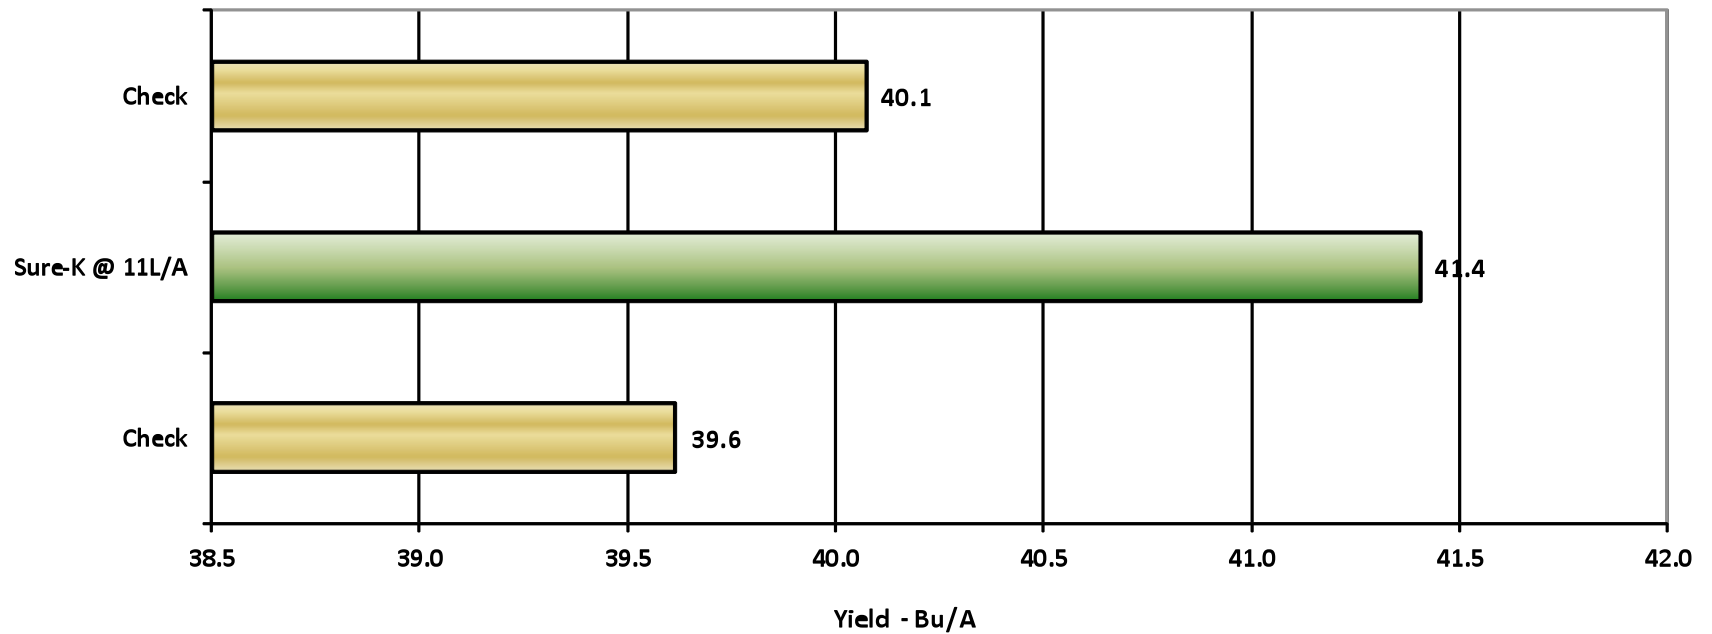

Soybeans - Foliar Sure-K Princeton 2007

- Planting Date May 23, 2007
- Application Date July 26th (early pod set)
- Harvest Date September 25th