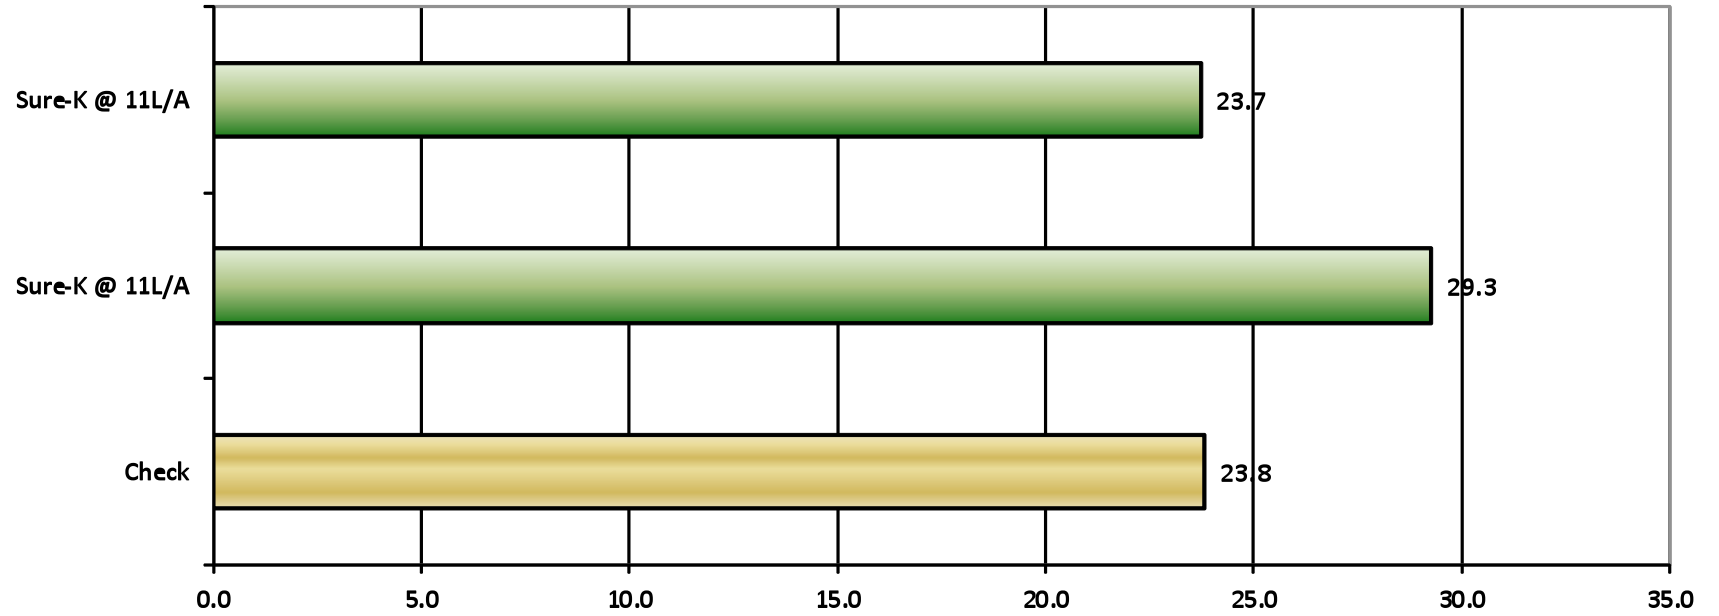

## Soybeans - Foliar Comparison (1) Atwood 2007

- Planted May 20, 2007
- Application Date July 7th w/Matador
- Harvest Date September 17th
- NK S10-T9