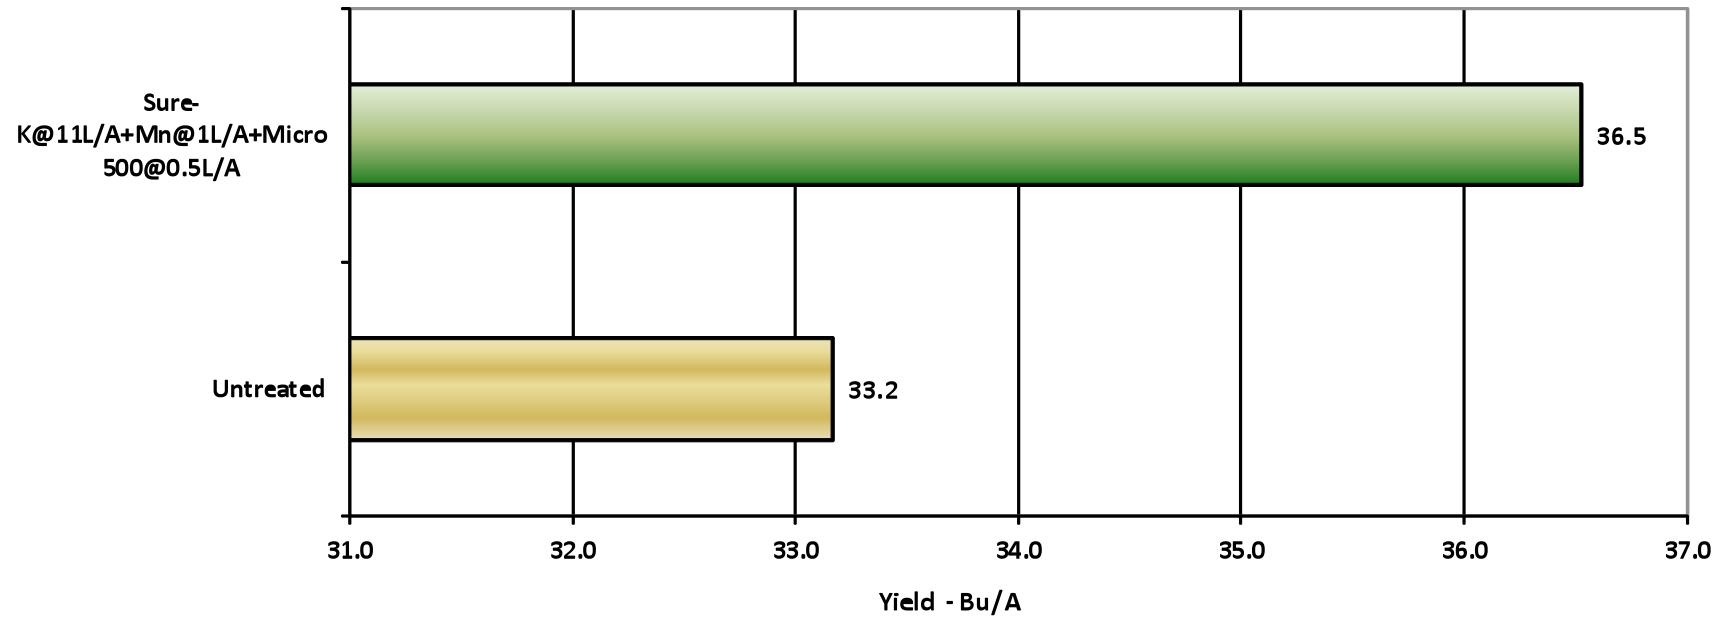

Soybeans - Foliar Sure-K + Micro's St. George 2007

- Planting Date May 10, 2007
- Application Date July 3rd w/Touchdown
- Harvest Date September 21st