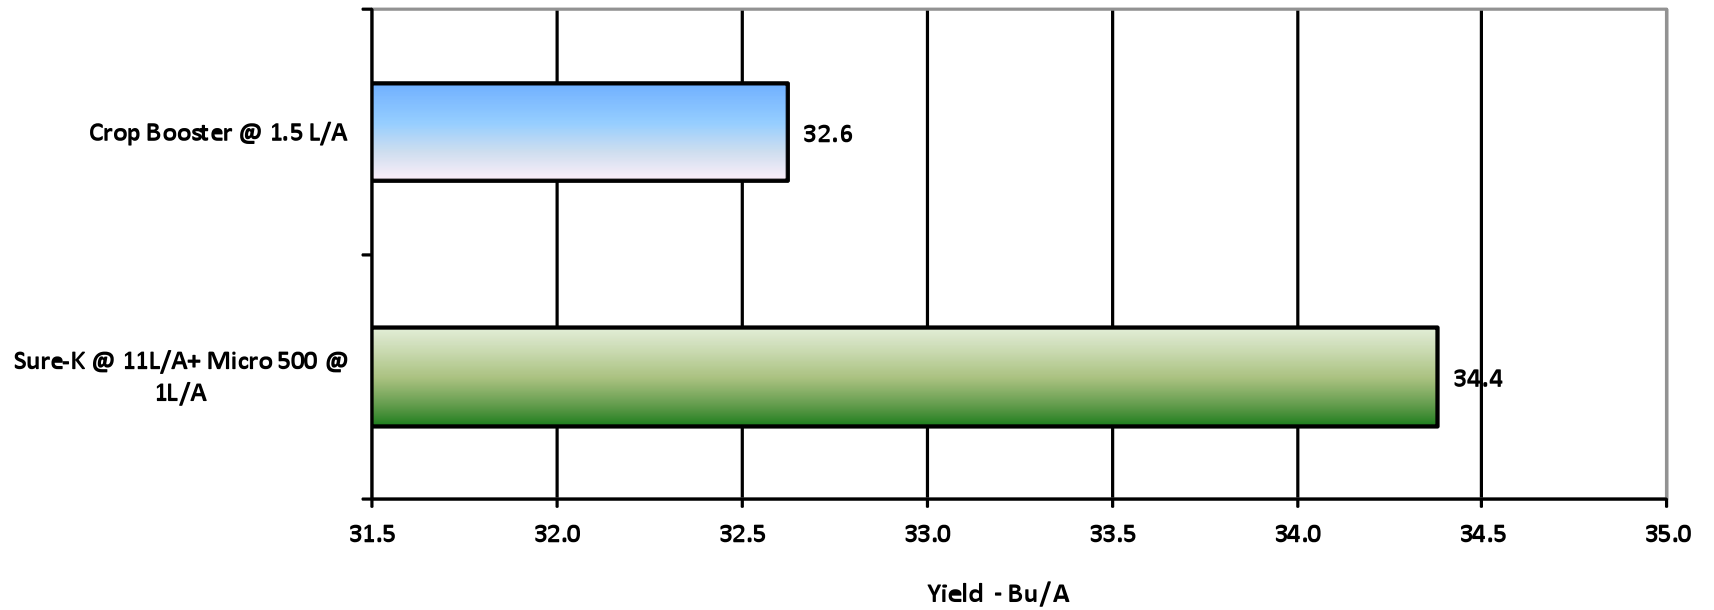

## Soybeans - Foliar Comparison (1) Atwood 2007

- Planted May 20, 2007
- Application Date July 7th w/Matador
- Harvest Date September 17th
- NK S10-T9