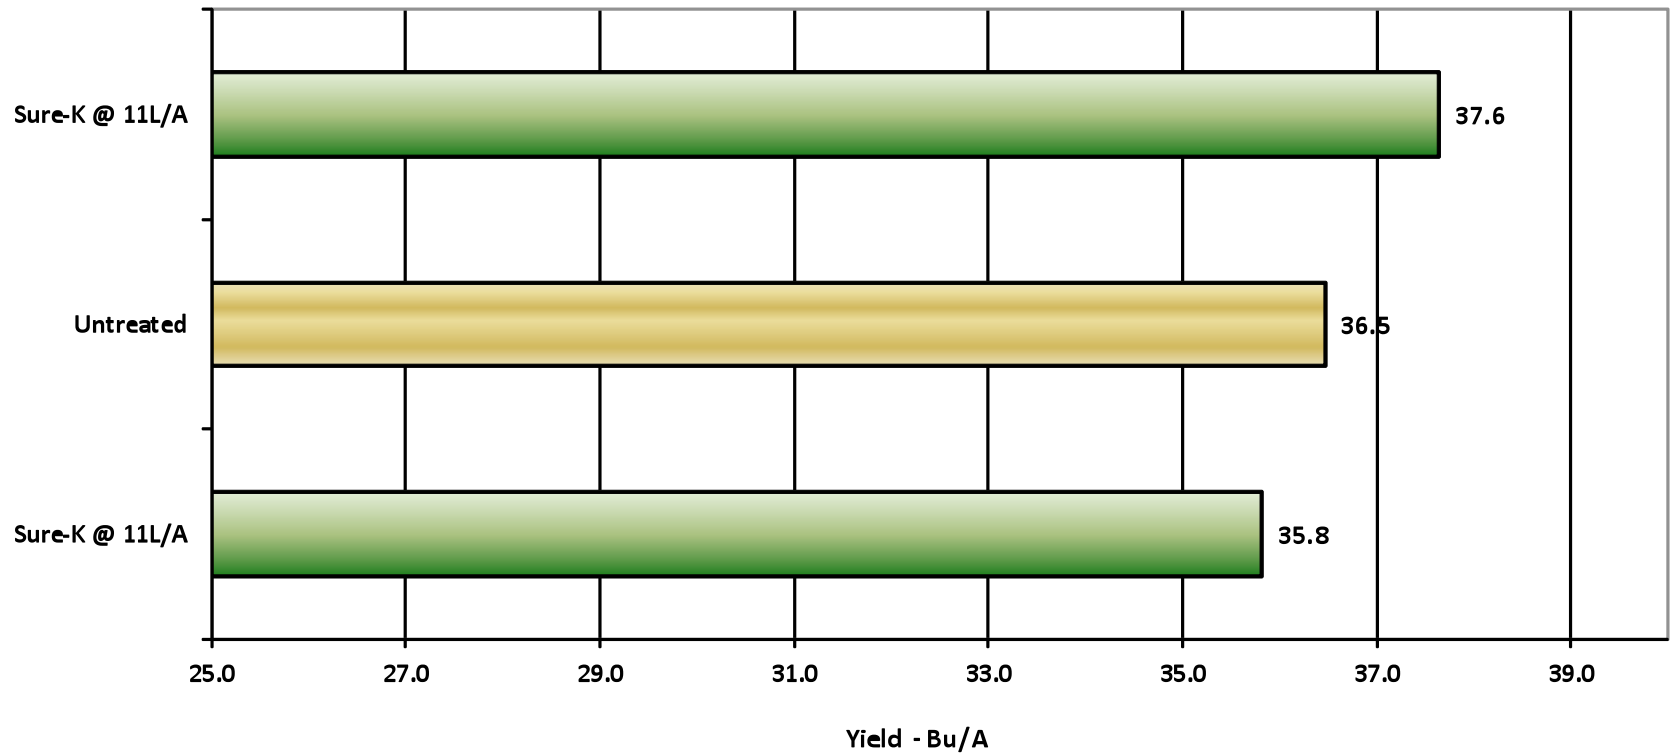

Soybeans - Foliar Trail w/ Sure-K Ariss 2007