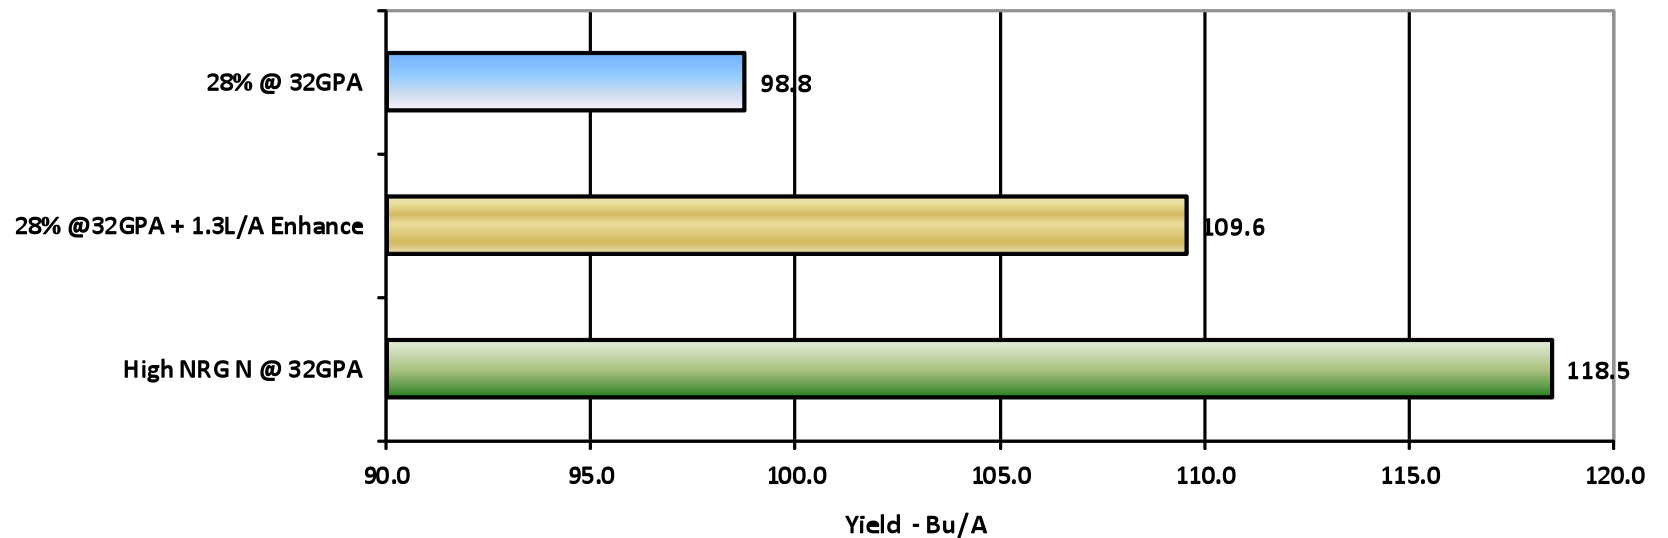

WHEAT - Enhance Trial Tavistock 2009

- Planted September 26, 2009
- Top Dressed April 20, 2009
- Harvested August 14, 2009
- Pioneer 25R47
- 3,000 GPA Liquid manure

WHEAT - Top Dressed Nitrogen Trial (1 of 2) Belle River 2009

- Planted October 2008
- Harvested July 27, 2009
- OAC Vienna
- 5GPA 6-24-6 + 1L/A Manganese

WHEAT - Top Dressed Nitrogen Trial (2 of 2) Belle River 2009

- Planted October , 2008
- Harvested July 27, 2009
- OAC Vienna
- 5 GPA 6-24-6 + 1 L/A Manganese